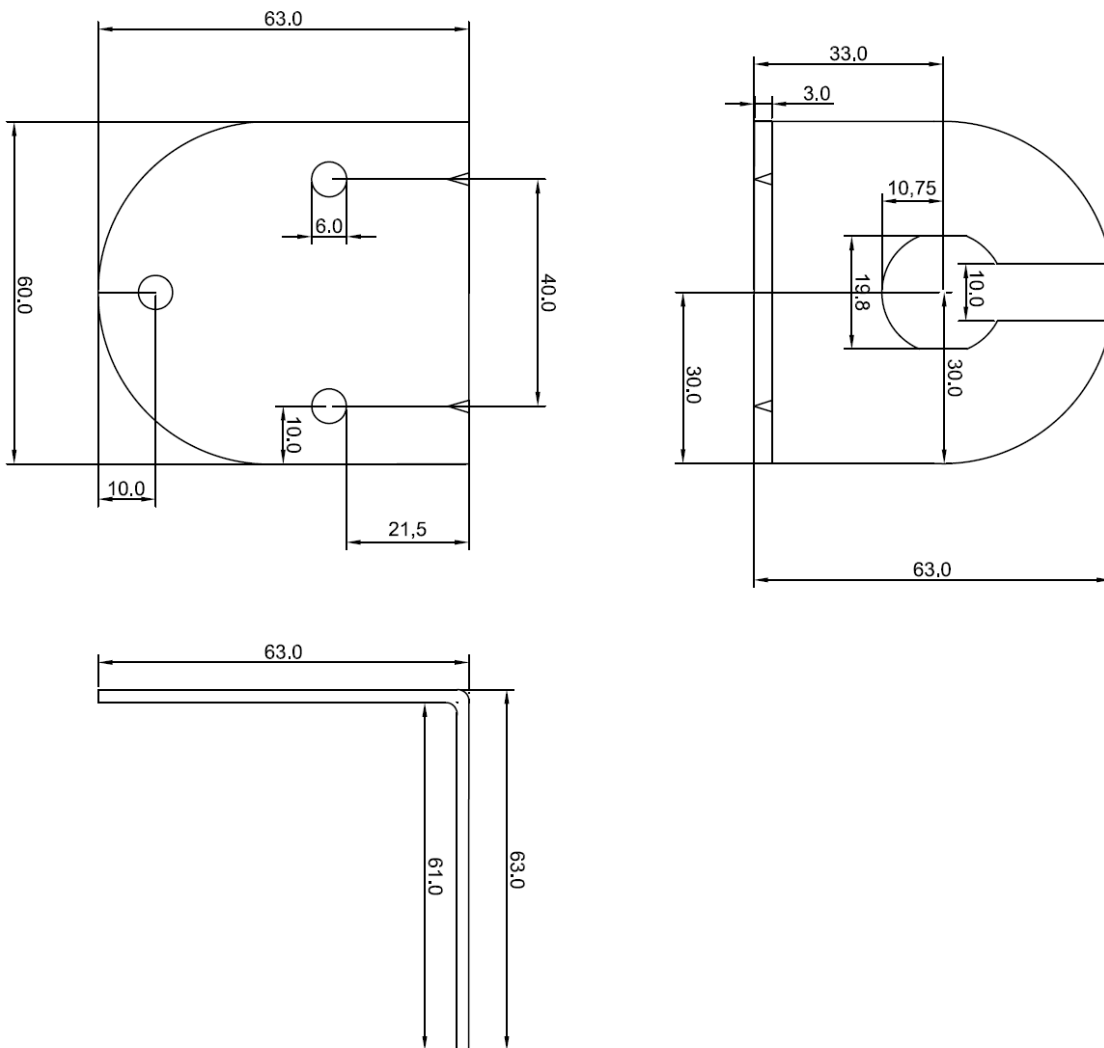

# SUS316 Antenna L- mounting

MODEL: FB-9

For GA-62/65/68/G & GAF-62/65/68/G & GSM680 Antenna

SUS316 T:2.0